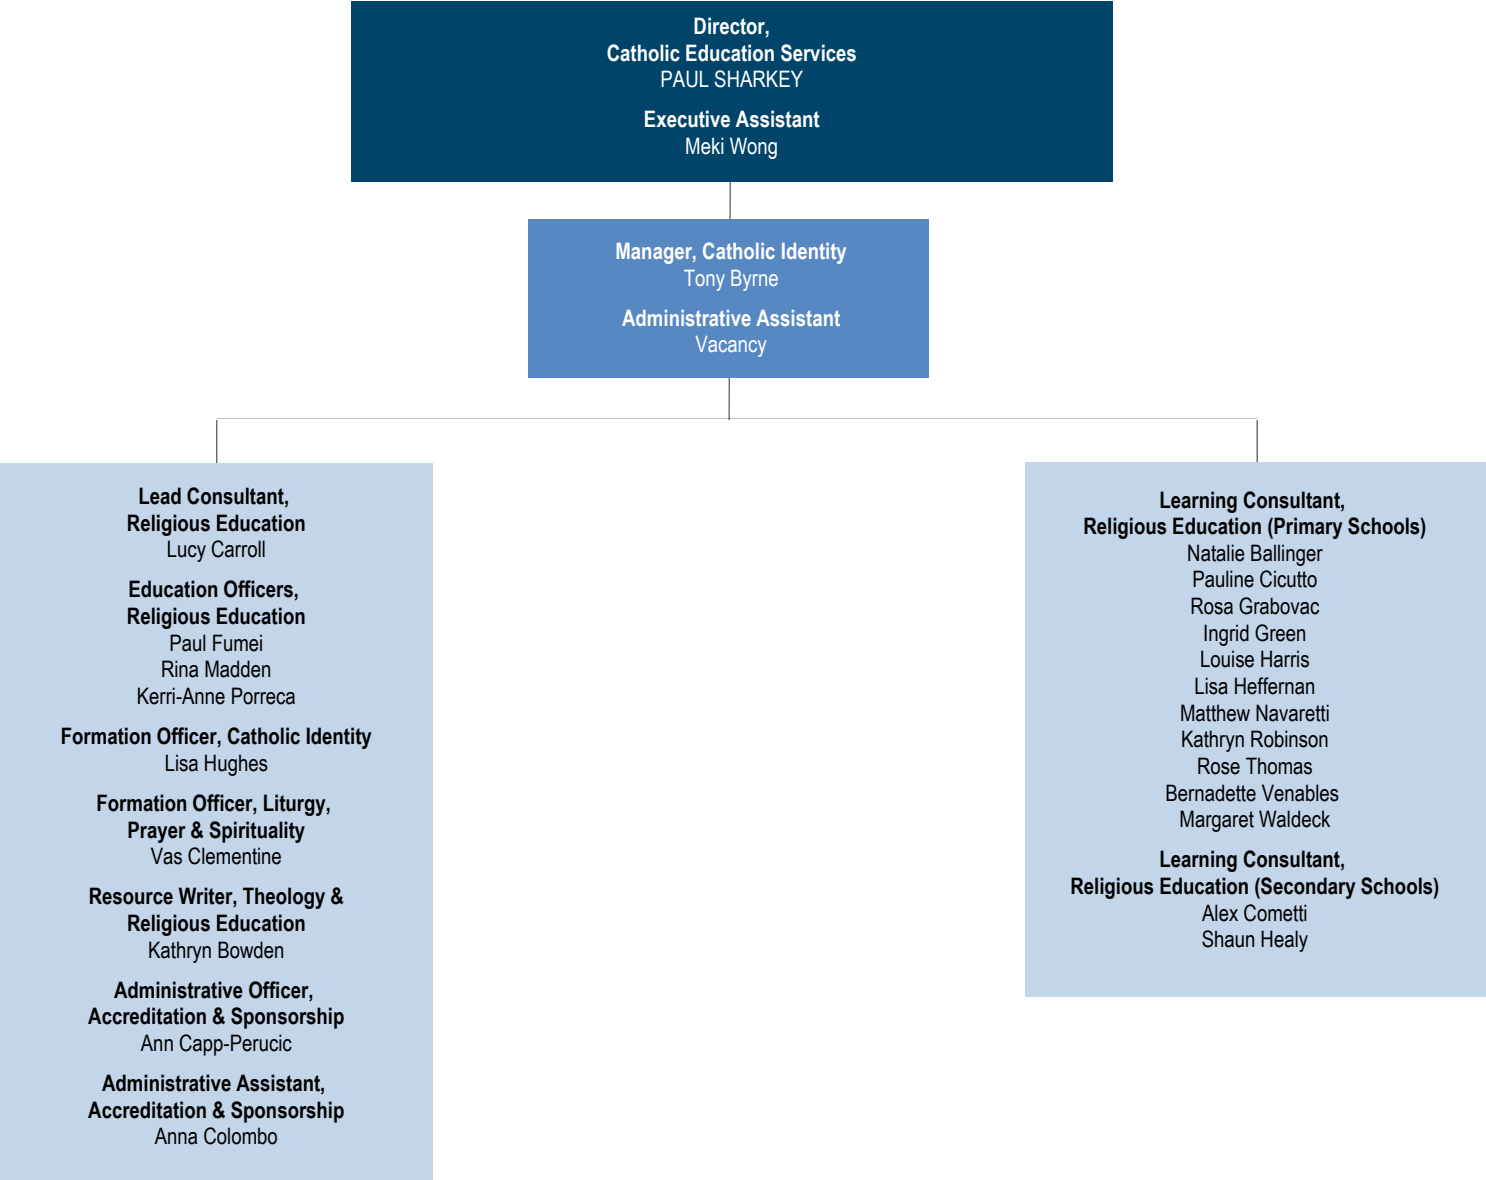

CATHOLIC EDUCATION SERVICES – CATHOLIC IDENTITY

Note: Learning Consultant locations are detailed at the end of this document.