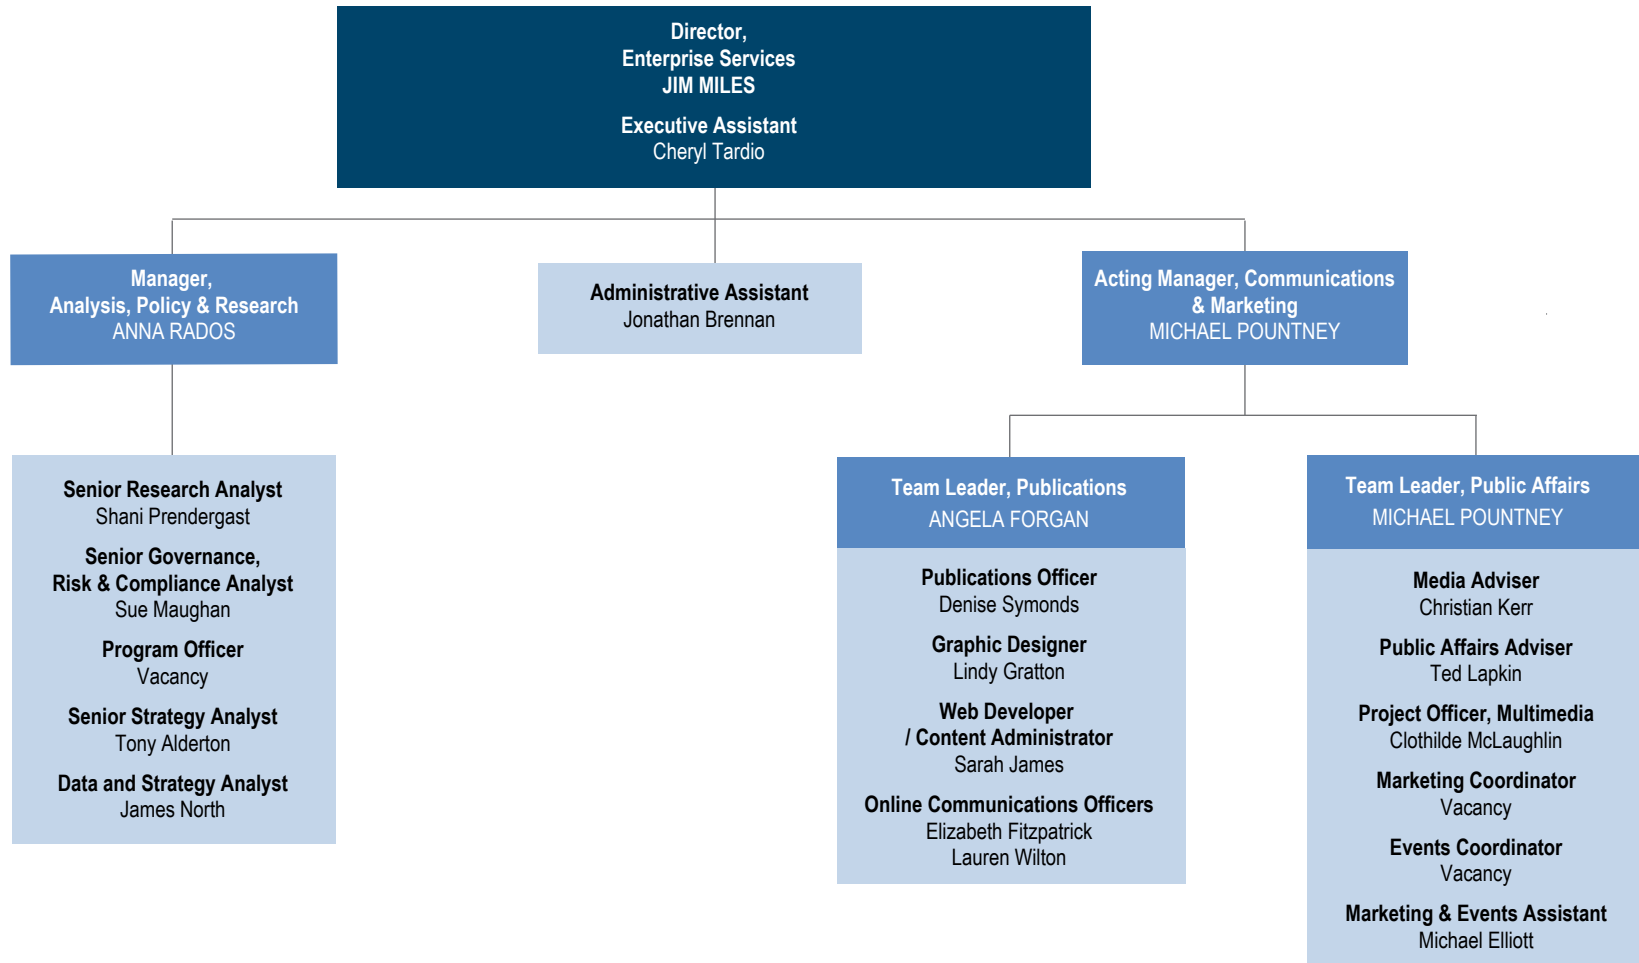

ENTERPRISE SERVICES – POLICY, RESEARCH & COMMUNICATIONS