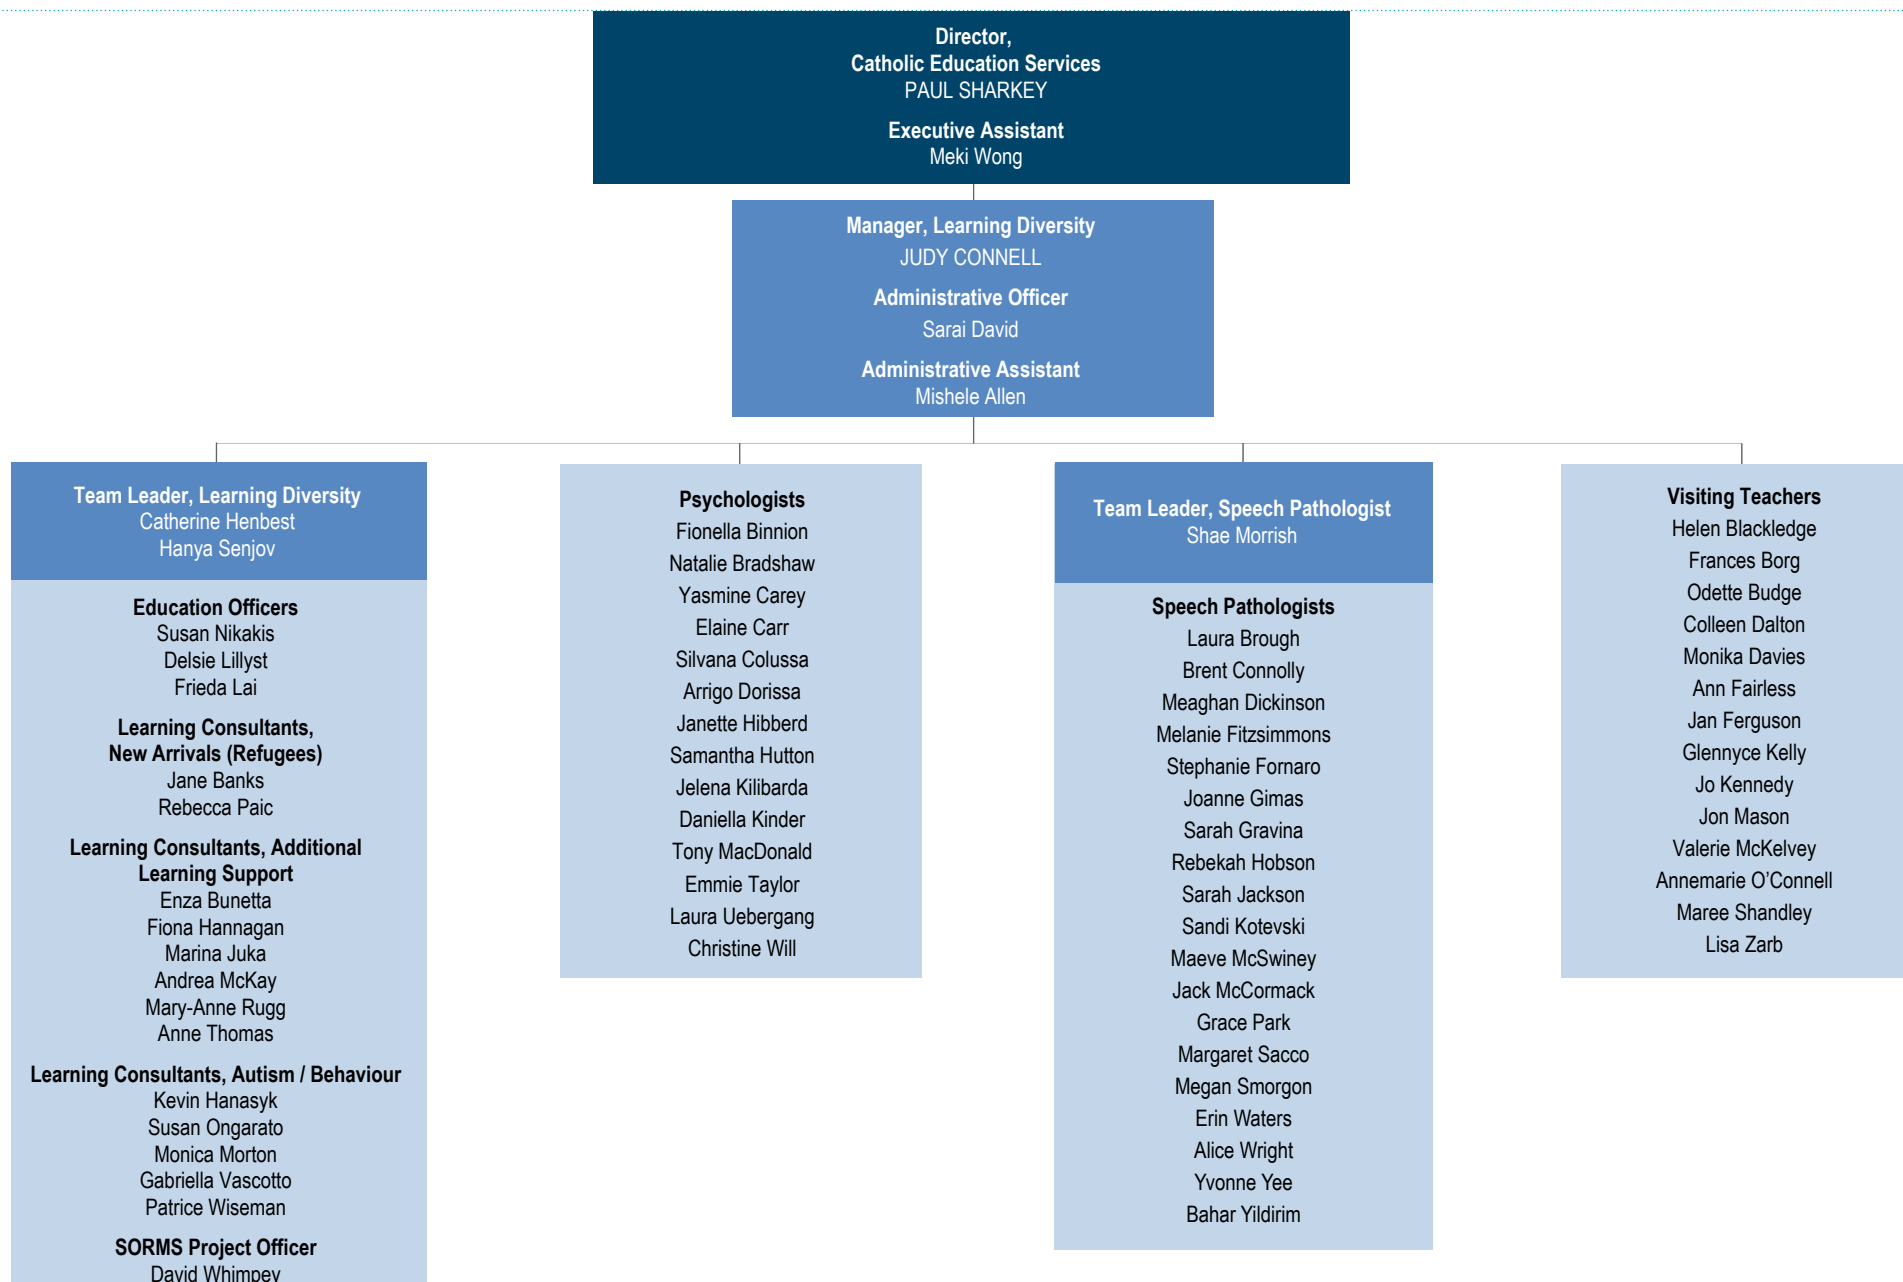

SENIOR STAFF

OFFICE OF THE EXECUTIVE DIRECTOR OF CATHOLIC EDUCATION

CATHOLIC EDUCATION SERVICES – LEADERSHIP TEAM

CATHOLIC EDUCATION SERVICES – LEARNING DIVERSITY

Note: Learning Consultant, Psychologist, Tutor, Speech Pathologist and Visiting Teacher locations are detailed at the end of this document.