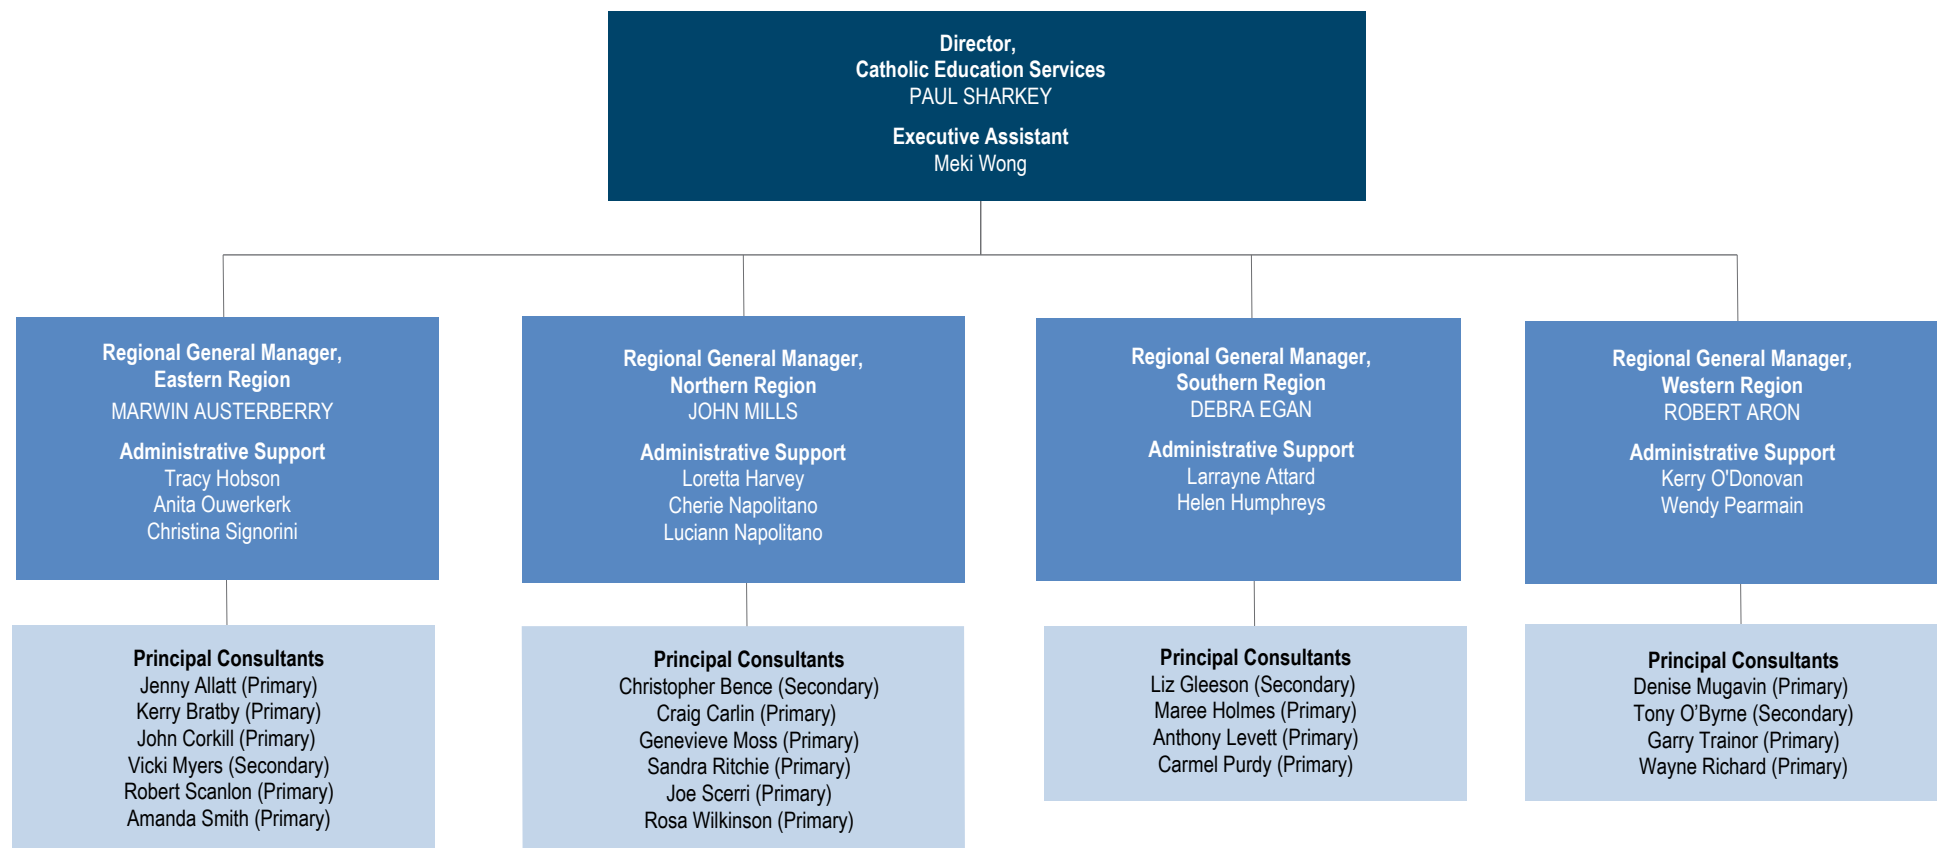

CATHOLIC EDUCATION SERVICES – CATHOLIC IDENTITY

Note: Learning Consultant locations are detailed at the end of this document.

CATHOLIC EDUCATION SERVICES – LEADERSHIP & SCHOOL DEVELOPMENT

CATHOLIC EDUCATION SERVICES – IMPROVED LEARNING OUTCOMES

Note: Learning Consultant, Psychologist, Tutor, Speech Pathologist and Visiting Teacher locations are detailed at the end of this document.

CATHOLIC EDUCATION SERVICES – STUDENT WELLBEING

Note: Education Officer locations are detailed at the end of this document.

CATHOLIC EDUCATION SERVICES – REGIONAL OFFICES

PLANNING & INFRASTRUCTURE

BUSINESS ADVISORY SERVICES

ENTERPRISE SERVICES – ICON (updates to follow)

ENTERPRISE SERVICES – ENTERPRISE CONTENT MANAGEMENT (ECM)